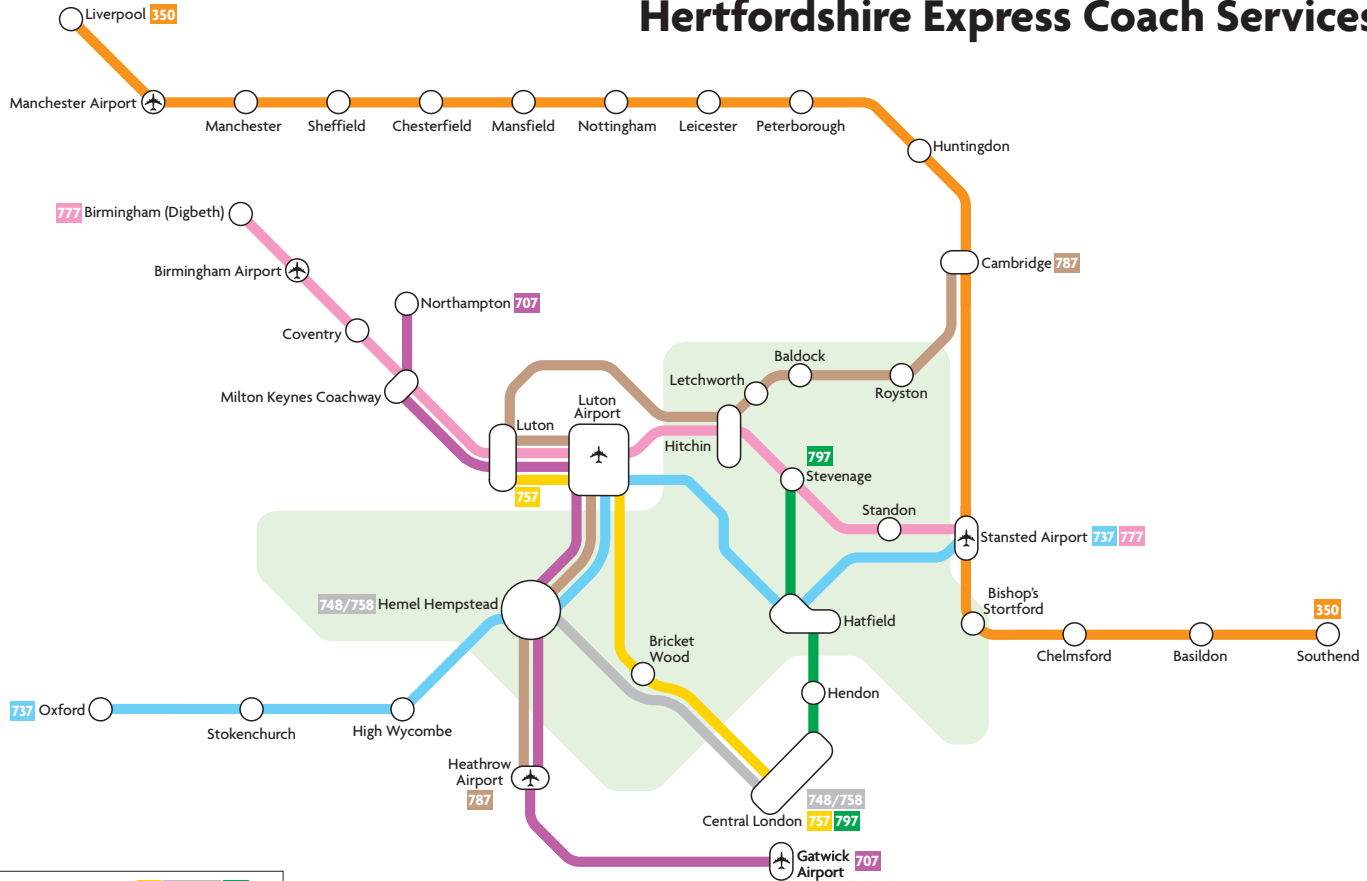

Hertfordshire Express Coach Services

Green Line	757	748/758	797
National Express	350	707	737
	777	787	

797 = Route terminus