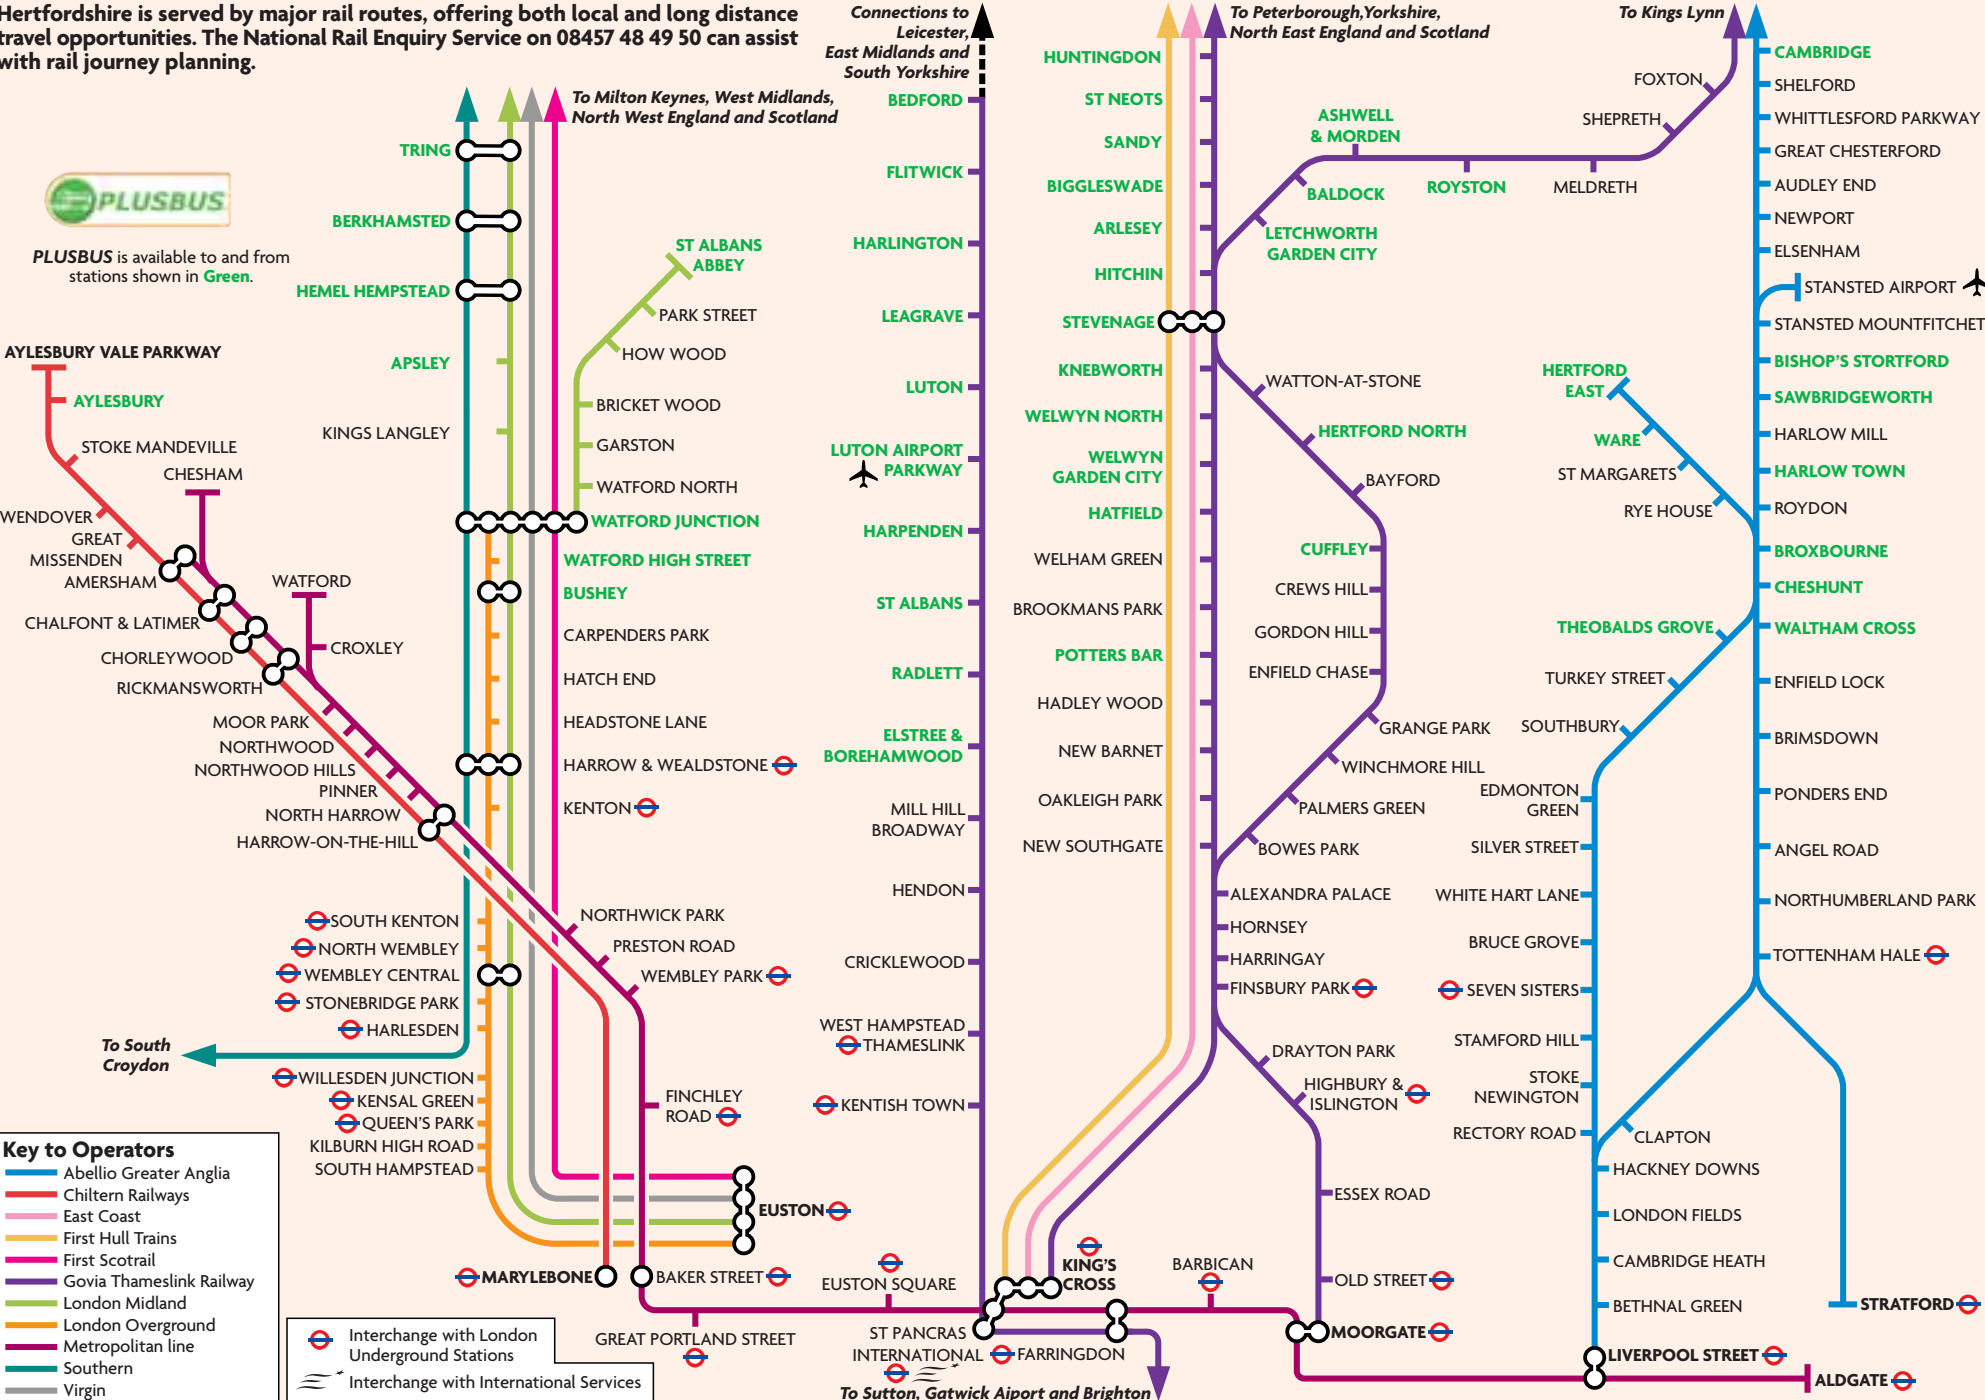

Hertfordshire is served by major rail routes, offering both local and long distance travel opportunities. The National Rail Enquiry Service on 08457 48 49 50 can assist with rail journey planning.

PLUSBUS is available to and from stations shown in Green.

1. **Key to Operators**
2. Abellio Greater Anglia
   - Chiltern Railways
   - East Coast
   - First Hull Trains
   - First Scotrail
   - Govia Thameslink Railway
   - London Midland
   - London Overground
   - Metropolitan line
   - Southern
   - Virgin

- Interchange with London Underground Stations
- Interchange with International Services

Connections to Leicester, East Midlands and South Yorkshire

To Milton Keynes, West Midlands, North West England and Scotland

To Peterborough, Yorkshire, North East England and Scotland

To Kings Lynn

To Sutton, Gatwick Airport and Brighton

AYLESBURY VALE PARKWAY

AYLESBURY

STOKE MANDEVILLE

WENDOVER

GREAT MISSENDEN

AMERSHAM

CHALFONT & LATIMER

CHORLEYWOOD

RICKMANSWORTH

MOOR PARK

NORTHWOOD HILLS

PINNER

NORTH HARROW

HARROW-ON-THE-HILL

SOUTH KENTON

NORTH WEMBLEY

WEMBLEY CENTRAL

STONEBRIDGE PARK

HARLESDEN

WILLESDEN JUNCTION

KENSAL GREEN

QUEEN'S PARK

KILBURN HIGH ROAD

SOUTH HAMPSTEAD

MARYLEBONE

BAKER STREET

GREAT PORTLAND STREET

TRING

BERKHAMSTED

HEMEL HEMPSTEAD

APSLEY

KINGS LANGLEY

WATFORD

CROXLEY

CHORLEYWOOD

RICKMANSWORTH

MOOR PARK

NORTHWOOD HILLS

PINNER

NORTH HARROW

HARROW-ON-THE-HILL

SOUTH KENTON

NORTH WEMBLEY

WEMBLEY CENTRAL

STONEBRIDGE PARK

HARLESDEN

WILLESDEN JUNCTION

KENSAL GREEN

QUEEN'S PARK

KILBURN HIGH ROAD

SOUTH HAMPSTEAD

MARYLEBONE

BAKER STREET

GREAT PORTLAND STREET

ST ALBANS ABBEY

PARK STREET

HOW WOOD

BRICKET WOOD

GARSTON

WATFORD NORTH

WATFORD JUNCTION

WATFORD HIGH STREET

BUSHEY

CARPENDERS PARK

HATCH END

HEADSTONE LANE

HARROW & WEALDSTONE

KENTON

NORTHWICK PARK

PRESTON ROAD

WEMBLEY PARK

FINCHLEY ROAD

EUSTON

GREAT PORTLAND STREET

ST ALBANS ABBEY

PARK STREET

HOW WOOD

BRICKET WOOD

GARSTON

WATFORD NORTH

WATFORD JUNCTION

WATFORD HIGH STREET

BUSHEY

CARPENDERS PARK

HATCH END

HEADSTONE LANE

HARROW & WEALDSTONE

KENTON

BEDFORD

FLITWICK

HARLINGTON

LEAGRAVE

LUTON

LUTON AIRPORT PARKWAY

HARPENDEN

ST ALBANS

RADLETT

ELSTREE & BOREHAMWOOD

MILL HILL BROADWAY

HENDON

CRICKLEWOOD

WEST HAMPSTEAD

THAMESLINK

KENTISH TOWN

EUSTON

GREAT PORTLAND STREET

ST PANCRAS INTERNATIONAL

FARRINGDON

TO SUTTON, GATWICK AIRPORT AND BRIGHTON

HUNTINGDON

ST NEOTS

SANDY

BIGGLESWADE

ARLESEY

HITCHIN

STEVENAGE

KNEBWORTH

WELWYN NORTH

WELWYN GARDEN CITY

HATFIELD

WELHAM GREEN

BROOKMANS PARK

POTTERS BAR

HADLEY WOOD

NEW BARNET

OAKLEIGH PARK

NEW SOUTHGATE

HENDON

CRICKLEWOOD

WEST HAMPSTEAD

THAMESLINK

KENTISH TOWN

EUSTON

GREAT PORTLAND STREET

ST PANCRAS INTERNATIONAL

FARRINGDON

TO SUTTON, GATWICK AIRPORT AND BRIGHTON

ASHWELL & MORDEN

BALDOCK

ROYSTON

MELDRETH

LETCWORTH GARDEN CITY

WATTON-AT-STONE

HERTFORD NORTH

BAYFORD

CUFFLEY

CREWS HILL

GORDON HILL

ENFIELD CHASE

GRANGE PARK

WINCHMORE HILL

PALMERS GREEN

BOWES PARK

ALEXANDRA PALACE

HORNSEY

HARRINGAY

FINSBURY PARK

DRAYTON PARK

HIGHBURY & ISLINGTON

ESSEX ROAD

OLD STREET

MOORGATE

LIVERPOOL STREET

ALDGATE

ASHWELL & MORDEN

BALDOCK

ROYSTON

MELDRETH

LETCWORTH GARDEN CITY

WATTON-AT-STONE

HERTFORD NORTH

BAYFORD

CUFFLEY

CREWS HILL

GORDON HILL